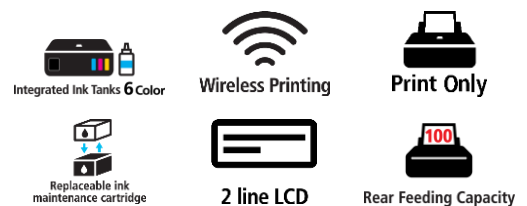

PRODUCT RANGE

PIXMA G640
PIXMA G540
PIXMA G3460
PIXMA G2460
PIXMA G1420

Canon

Live for the story_

* Page yield is the estimated value based on Canon individual test method using the ISO/IEC 29103 chart and continuous printing simulation with the replacement after initial setup.